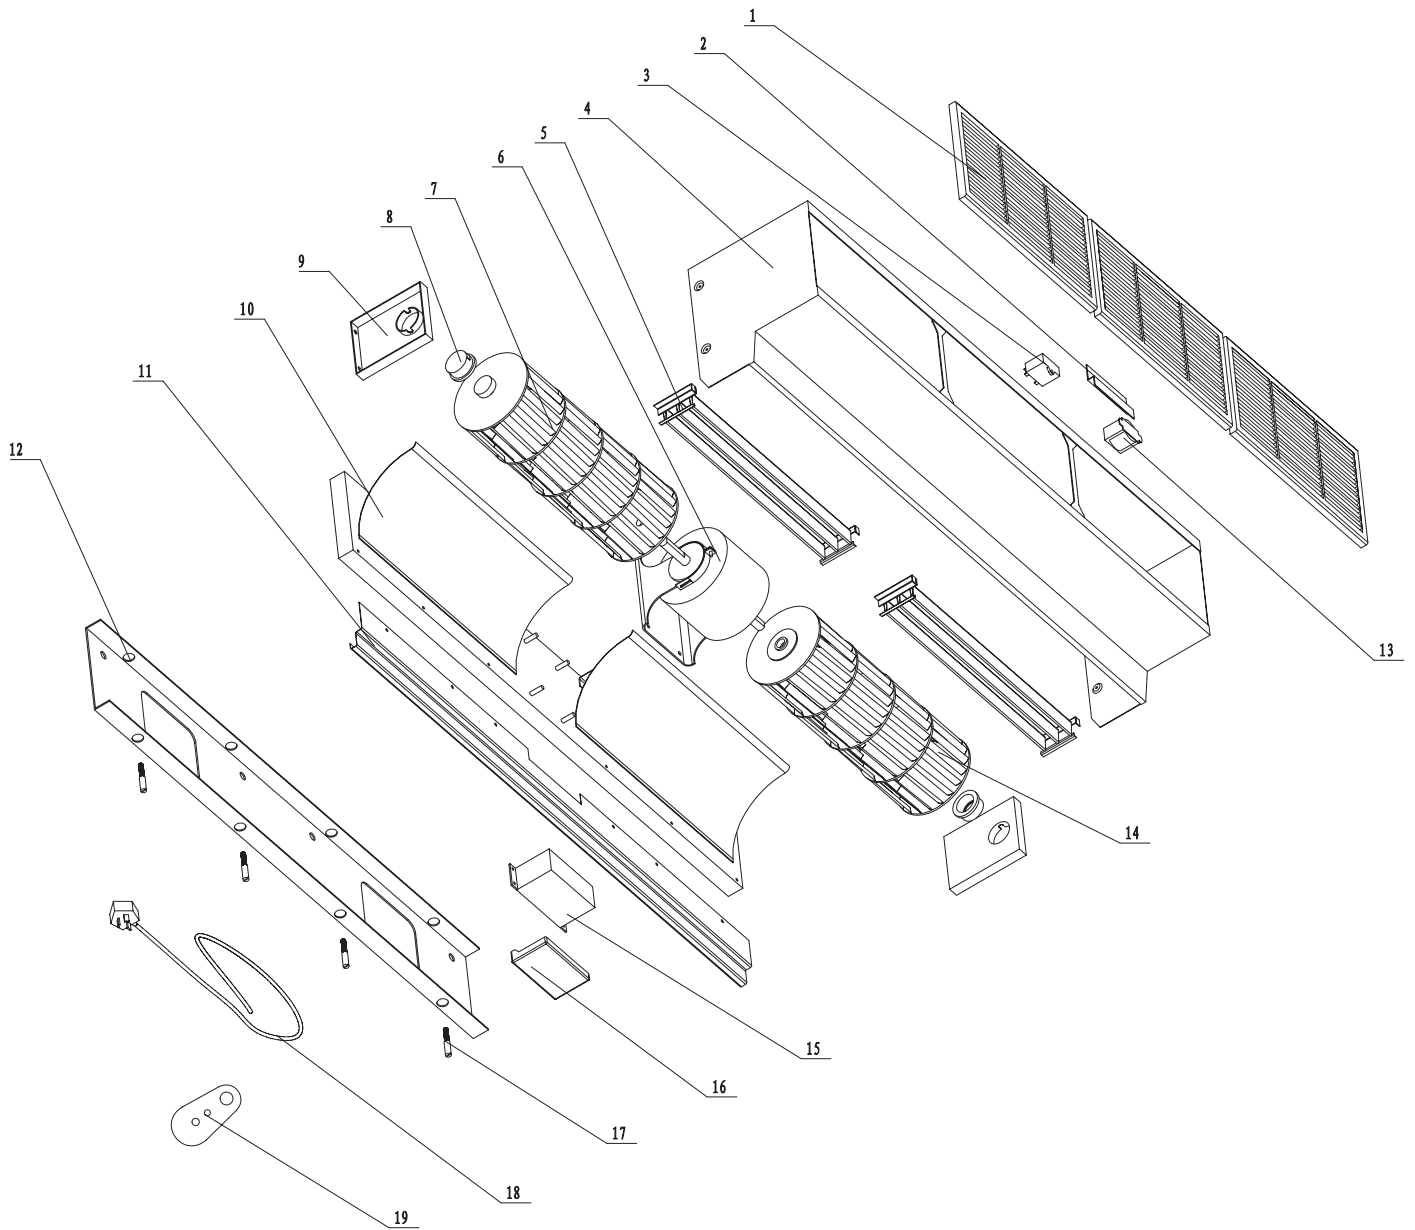

AIR CURTAIN

SPARE PARTS LIST

February 2023

FM-1.25-9-K

Exploded View

FM-1.25-9-K

Spare Parts List

No.	Part Description	Part Code
1	Plastic Fence	22419811
2	Transformer Fixer	01339817
3	Capacitor 3uF/450V	33010027
4	Case Assay	01519811
5	Guide Louver Assay	01379811
6	Motor FM65A	15019811
7	Left Cross Flow Fan	10519811
8	Bearing Bush	76719811
9	Bearing Holder	01729813
10	Base Assay	01229810
11	Extended Base	01799812
12	Wall Mounting Frame	01339811
13	Transformer SC16B1	43110195
14	Right Cross Flow Fan	10519812
15	Main PCB-2 Z50151	30225004
16	Main PCB-1 Z50151	30225003
17	Mounting Screw	70119811
18	Power Cord	400202681
19	Remote Controller ZY611	30506001

FM-1.25-12-K

Exploded View

FM-1.25-12-K

Spare Parts List

No.	Part Description	Part Code
1	Wind Grill	22419811
2	Mounting Plate	01339818
3	Capacitor CBB61S	3301074714
4	Body Of Outdoor Unit	01439811
5	Guide Louver	01379814
6	Fan Motor	15019811
7	Left Cross Flow Fan	105198111
8	Bearing Bush	76719811
9	Bearing Holder	01729813
10	Seat Board Sub-Assy	01229815
11	Extended Base	01799814
12	Mounting Plate	01339815
13	Transformer	43110260
14	Right Cross Flow Fan	105198121
15	Main Board	30225004
16	Main Board	30295000017
17	Screw	70119811
18	Power Cord	4002049110
19	Remote Controller	30506001