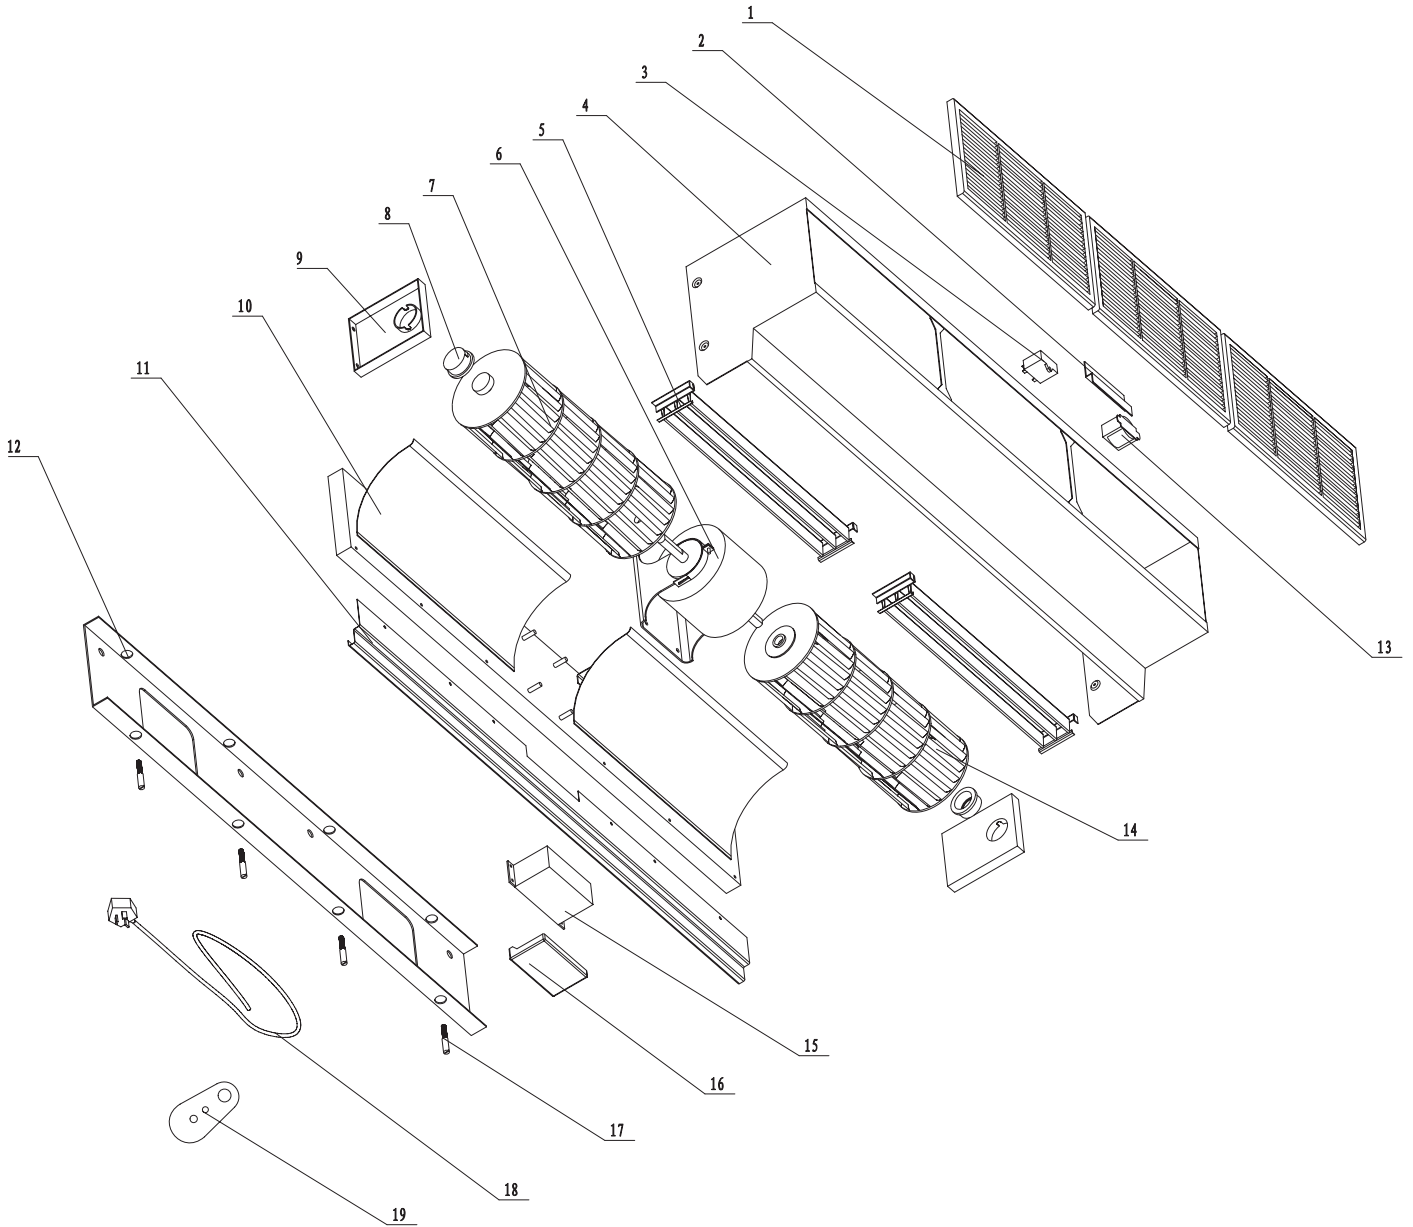

AIR CURTAIN

SPARE PARTS LIST

February 2023

FM-1.25-9-K

Exploded View

FM-1.25-9-K

Spare Parts List

No.	Part Description	Part Code
1	Plastic Fence	22419811
2	Transformer Fixer	01339817
3	Capacitor 3uF/450V	33010027
4	Case Assay	01519811
5	Guide Louver Assay	01379811
6	Motor FM65A	15019811
7	Left Cross Flow Fan	10519811
8	Bearing Bush	76719811
9	Bearing Holder	01729813
10	Base Assay	01229810
11	Extended Base	01799812
12	Wall Mounting Frame	01339811
13	Transformer SC16B1	43110195
14	Right Cross Flow Fan	10519812
15	Main PCB-2 Z50151	30225004
16	Main PCB-1 Z50151	30225003
17	Mounting Screw	70119811
18	Power Cord	400202681
19	Remote Controller ZY611	30506001

FM-1.25-12-K

Exploded View

FM-1.25-12-K

Spare Parts List

No.	Part Description	Part Code
1	Wind Grill	22419811
2	Mounting Plate	01339818
3	Capacitor CBB61S	3301074714
4	Body Of Outdoor Unit	01439811
5	Guide Louver	01379814
6	Fan Motor	15019811
7	Left Cross Flow Fan	105198111
8	Bearing Bush	76719811
9	Bearing Holder	01729813
10	Seat Board Sub-Assy	01229815
11	Extended Base	01799814
12	Mounting Plate	01339815
13	Transformer	43110260
14	Right Cross Flow Fan	105198121
15	Main Board	30225004
16	Main Board	30295000017
17	Screw	70119811
18	Power Cord	4002049110
19	Remote Controller	30506001